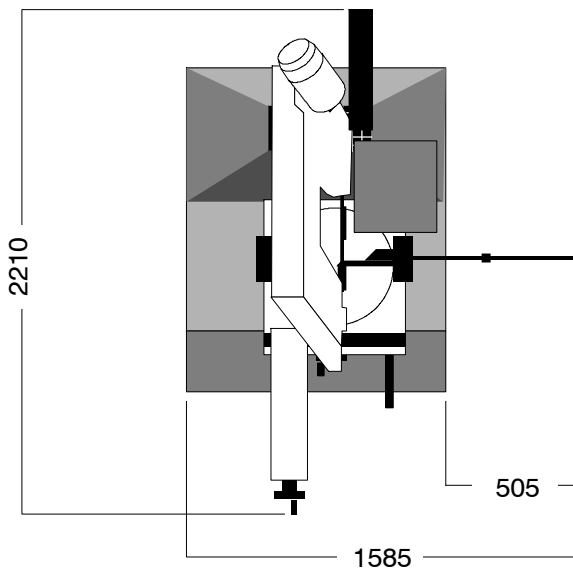

## Dimensions

<b>MACHINE INSTALLED</b>		
Work table height	mm	870
Weight	Kg	695

<b>PACKED WEIGHT</b>		
Wooden cage and pallet	Kg	100
Wooden pallet	Kg	30