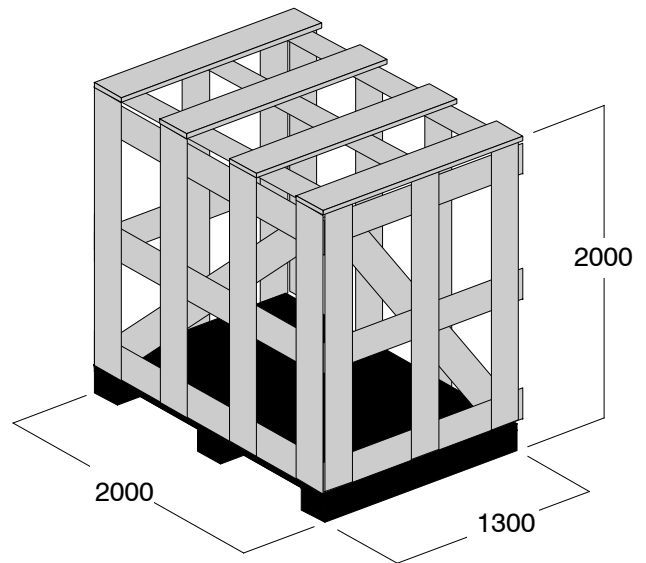

## Dimensions

<b>MACHINE INSTALLED</b>		
Work table height	mm	870
Weight	Kg	695

<b>PACKED WEIGHT</b>		
Wooden cage and pallet	Kg	100
Wooden pallet	Kg	30