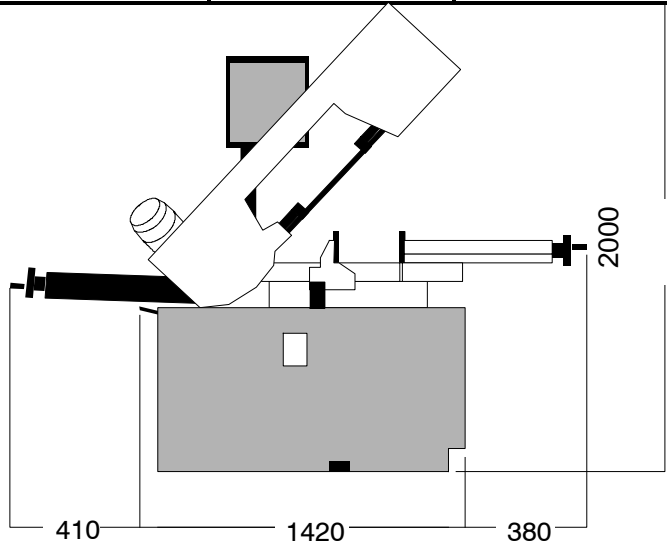

## Dimensions

<b>MACHINE INSTALLED</b>		
Work table height	mm	870
Weight	Kg	695

<b>PACKED WEIGHT</b>		
Wooden cage and pallet	Kg	100
Wooden pallet	Kg	30