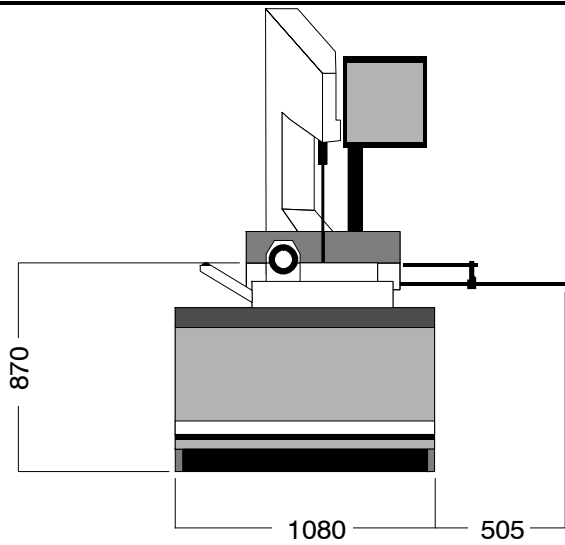

## Dimensions

<b>MACHINE INSTALLED</b>		
Work table height	mm	870
Weight	Kg	695

<b>PACKED WEIGHT</b>		
Wooden cage and pallet	Kg	100
Wooden pallet	Kg	30